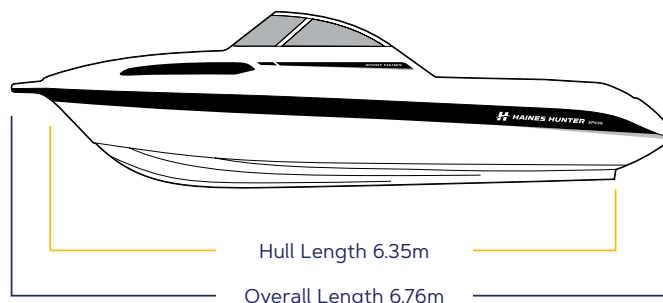

On Trailer Measurements (including engine tilted)

Overall Length	7.50m
Width	2.40m
Overall Height to Top	2.30m
Standard Towing Weight*	1800kg

*With 100L fuel. Towing Weight will vary with trailer type and motor selection.